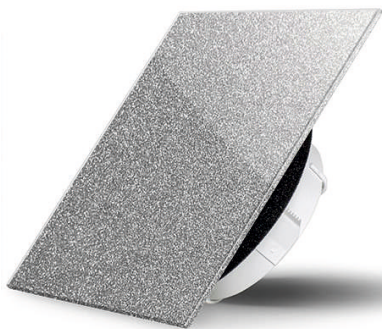

FÉNYES

Aluminium Rich RAL9007

- 100 mm ADG100-SZ-F-ALURICH-9007
- 125 mm ADG125-SZ-F-ALURICH-9007
- 160 mm ADG160-SZ-F-ALURICH-9007